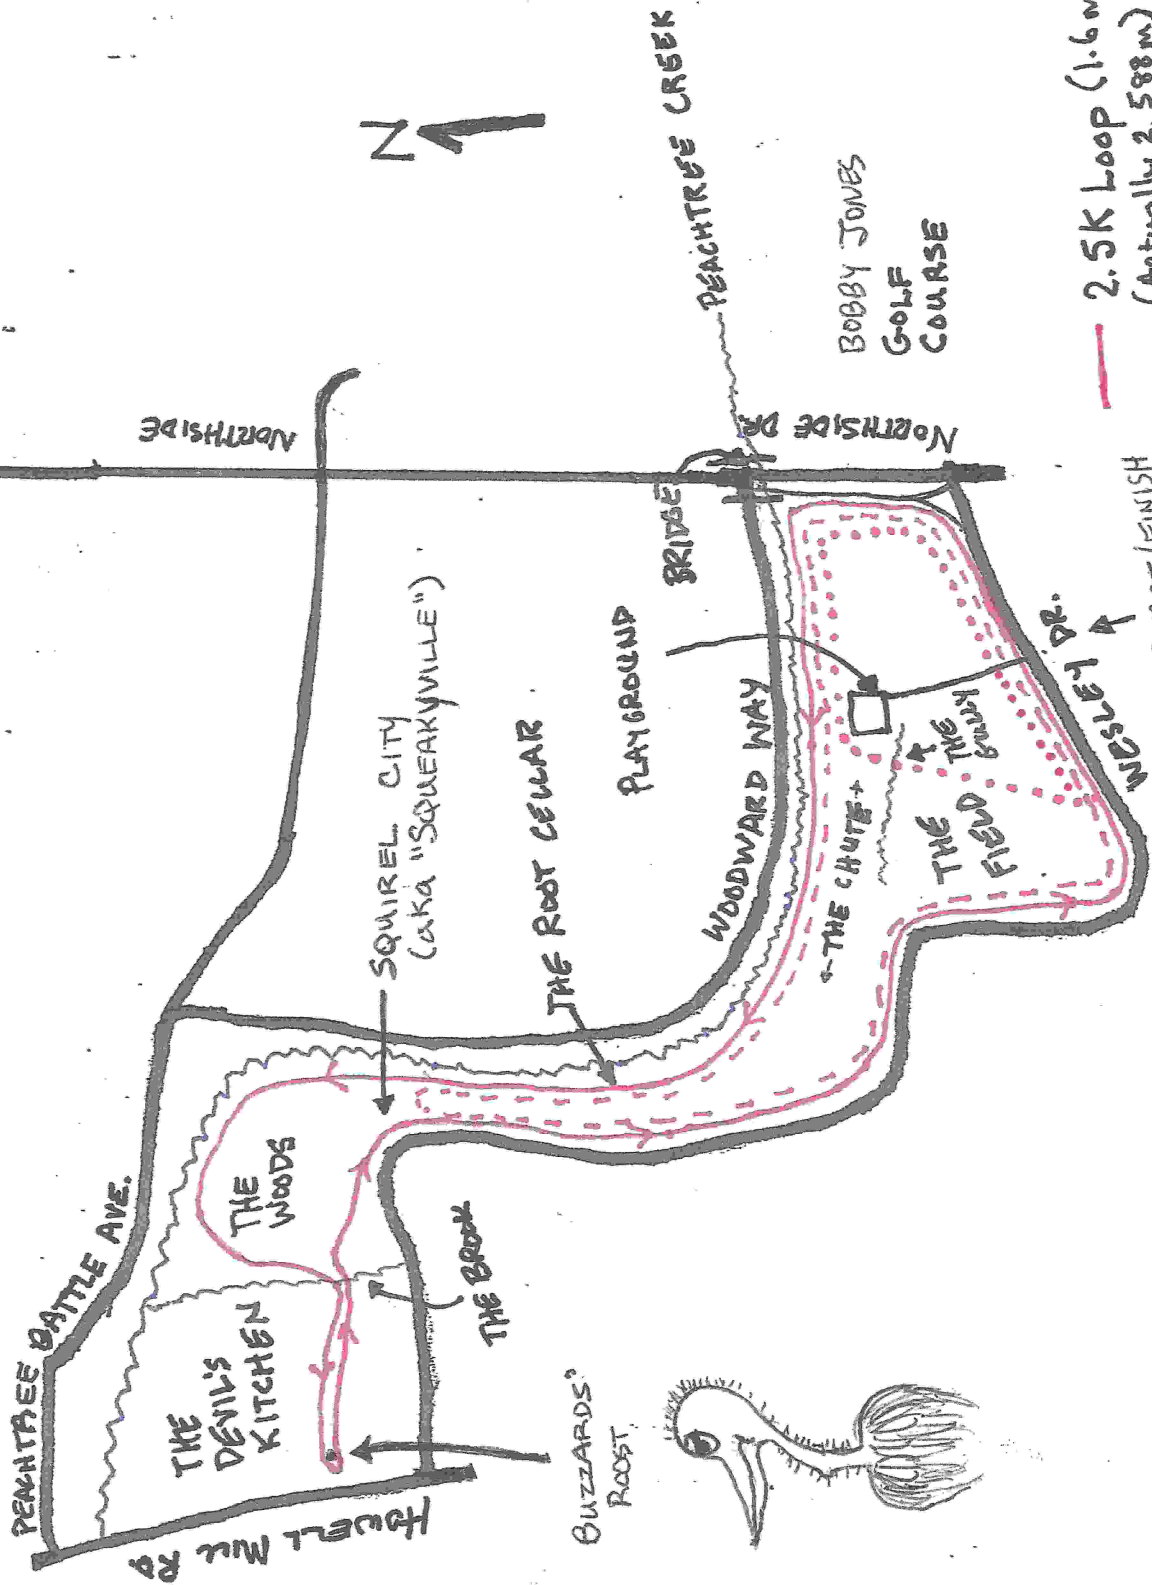

MEMORIAL PARK LOOPS

NAHS

W WESLEY

NORTHSIDE

PEACHTREE CREEK

BOBBY JONES GOLF COURSE

- 2.5K Loop (1.6 miles) (Actually 2,588m)
- - - 1.0mi. Loop
- ... Boom Loop (1/2 mile)

START / FINISH

BUZZARDS' ROOST

PEACHTREE BATTLE AVE.

THE DEVIL'S KITCHEN

THE WOODS

THE BROOK

THE ROOT CELLAR

SQUIREL CITY (AKA "SQUEAKYVILLE")

PLAYGROUND

BRIDGE

WOODWARD WAY

← THE CHUTE →

THE FIELD

WESLEY DR.

W WESLEY

NORTHSIDE DR.